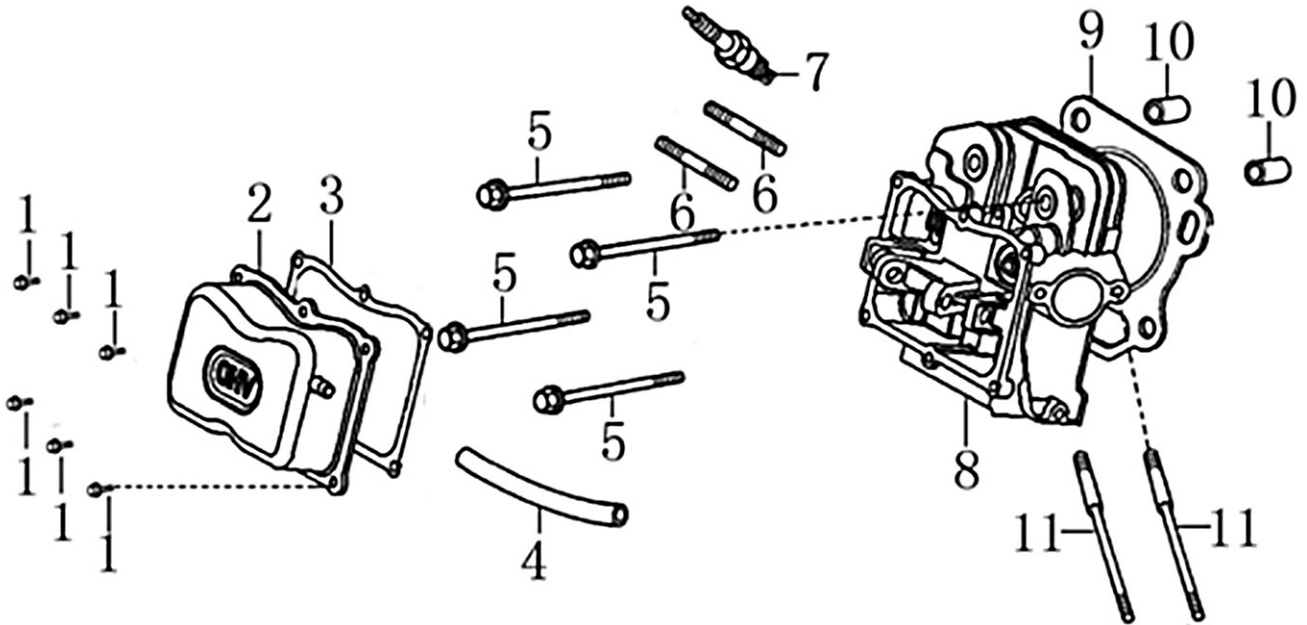

Cylinder Head

ITEM	PART NO.	QTY.	DESCRIPTION
1	0J35240147	6	BOLT, FLANGE
2	0J39340112	1	COVER, HEAD
3	0J39340113	1	GASKET, HEAD COVER
4	0K22930128	1	TUBE, BREATHER
5	0G84420211	4	BOLT, FLANGE HEAD 10x80
6	0K22930126	2	BOLT, STUD, EXHAUST
7	0J00620106	1	SPARK PLUG
8	0K31330110	1	HEAD, CYLINDER
9	0J00620107	1	GASKET, CYLINDER HEAD
10	0G84420212	2	PIN, DOWEL
11	0J35240148	2	BOLT, STUD, INTAKE

420cc ENGINE

Crankcase

ITEM	PART NO.	QTY.	DESCRIPTION
1	0G84420217	2	BOLT, FLANGE
2	0G84420105	1	SWITCH ASSY., OIL LEVEL
3	0G84420118	1	BEARING, RADIAL BALL, 6202
4	0G84420218	1	WASHER, 8*16*1.2
5	0G84420219	1	PIN, LOCK, 10MM
6	0G84420220	1	SHAFT, GOVERNOR ARM
7	0G84420108	1	SEAL, OIL 8x14x4
8	0G84420110	2	BOLT, DRAIN PLUG
9	0G84420109	2	WASHER, DRAIN PLUG, 12MM
10	0J00620104	1	CRANKCASE
11	0K22930129	1	HOLDER, STOP SWITCH
12	0K22930131	1	COVER, WIRE
13	0G84420112	1	ALERT UNIT, OIL
14	0G84420194	1	BOLT, FLANGE, 6x12
15	0G84420116	1	SEAL, OIL 35x52x7
16	0J35220160	1	BOLT, STUD, EXHAUST

420cc ENGINE

Crankshaft and Piston

ITEM	PART NO.	QTY.	DESCRIPTION
1	0J28790111	1	RING SET, PISTON
2	0G84420237	2	CLIP, PISTON PIN
3	0K22930111	1	PISTON
4	0G84420238	1	PIN, PISTON
5	0J00620113	1	CONNECTING ROD ASSY
6	0G84420236	2	BOLT, CONNECTING ROD
7	0K22930112	1	CRANKSHAFT ASSY
8	0G84420119	1	KEY, SPECIAL WOODRUFF
9	0J00620111	1	WEIGHT, BALANCER
10	0K22930117	1	KEY, CRANKSHAFT

Rocker and Camshaft

ITEM	PART NO.	QTY.	DESCRIPTION
1	0J39430124	1	ROCKER ARM ASSY.
2	0J39430125	1	ROCKER ARM ASSY.
3	0J93060101	2	SHAFT, VALVE ROCKER
4	0J39430127	2	ROD, PUSH
5	0G84420174	2	LIFTER, VALVE
6	0G84420122	2	ROTATOR, VALVE
7	0G84420239	4	KEEPER, VALVE
8	0G84420123	2	RETAINER, VALVE SPRING
9	0G84420124	2	SPRING, VALVE
10	0G84420125	1	SEAT, VALVE SPRING
11	0G84420128	1	SEAL, VALVE STEM
12	0J39430126	1	VALVE SET
13	0G8442F114	1	CAMSHAFT ASSY
14	0J93060102	2	CIRCLIP ROCKER SHAFT
15	0K22930113	1	RETAINER, ROCKER ARM SHAFT
16	0G84420194	1	BOLT, FLANGE 6×12