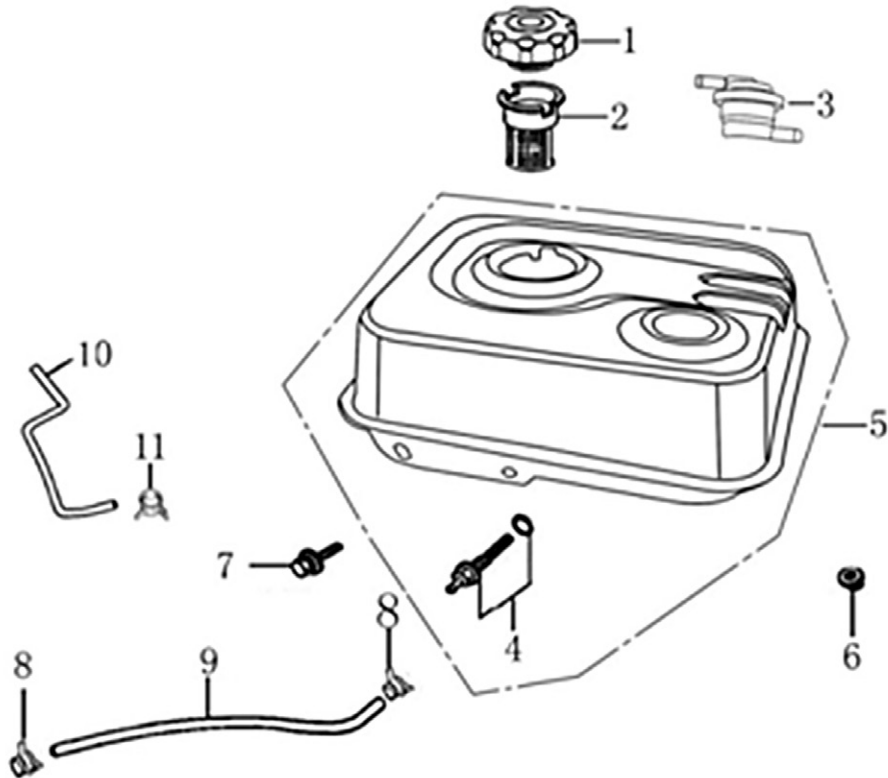

420cc ENGINE

Fuel Tank

ITEM	PART NO.	QTY.	DESCRIPTION
1	0J88870127	1	CAP COMP ., FUEL FILLER
2	0J35220133	1	FILTER , FUEL
3	0J88870128	1	VALVE, ROLL OVER
4	0J35220132	1	JOINT ASSY., FUEL TANK
5	0K31330116	1	TANK, FUEL W/JOINT ASSY.
6	0K22930127	2	NUT, FLANGE
7	0G84420201	2	BOLT, FLANGE, 8x25
8	0J88870130	2	CLAMP
9	0K31330117	1	HOSE, FUEL
10	0K22930124	1	HOSE, ROV TO A/C
11	0J88870132	1	CLAMP