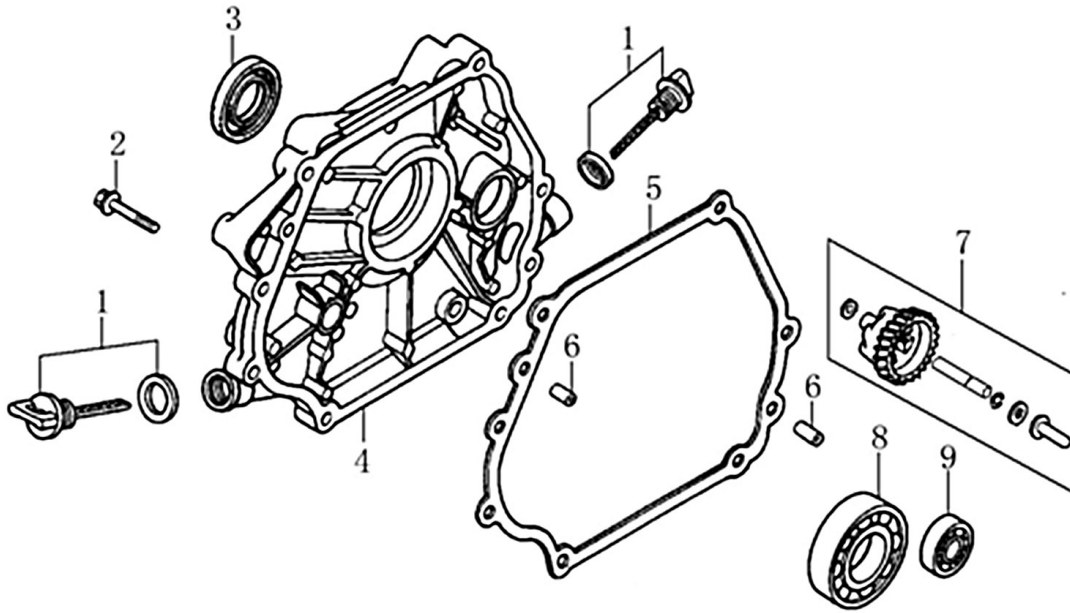

Crankcase Cover

ITEM	PART NO.	QTY.	DESCRIPTION
1	0J35250110	2	DIPSTICK W/WASHER
2	0G84420229	7	BOLT, FLANGE 8X40
3	0G84420116	1	SEAL, OIL 35x52x7
4	0K22930110	1	COVER, CRANKCASE
5	0G84420115	1	GASKET,CRANKCASE COVER
6	0G84420228	2	DOWEL PIN 8x12
7	0G84420221	1	GOVERNOR ASSY.
8	0G84420117	1	BEARING, BALL 6207
9	0G84420118	1	BEARING, BALL 6202