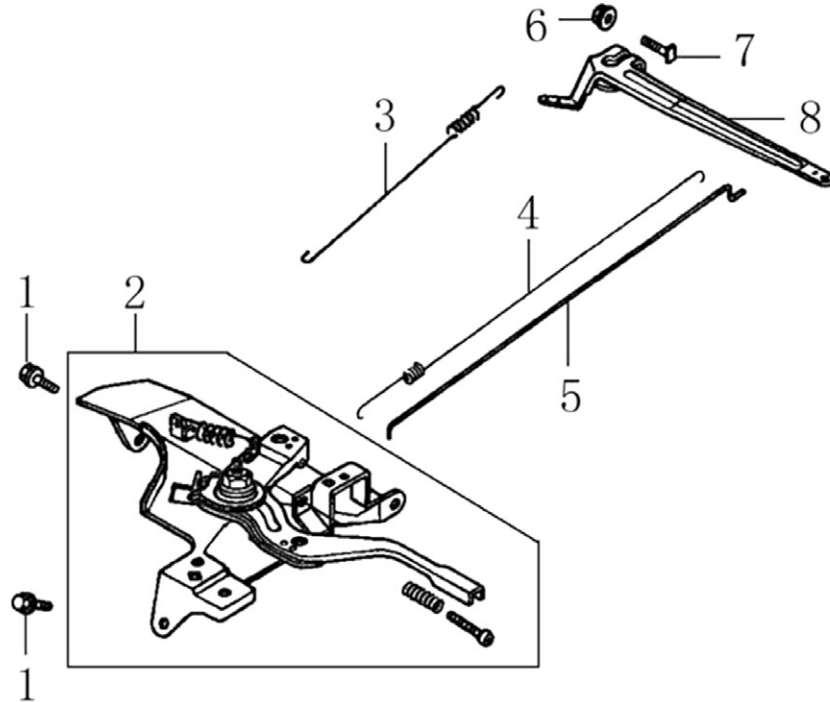

420cc ENGINE

Crankshaft and Piston

ITEM	PART NO.	QTY.	DESCRIPTION
1	0J28790111	1	RING SET, PISTON
2	0G84420237	2	CLIP, PISTON PIN
3	0K22930111	1	PISTON
4	0G84420238	1	PIN, PISTON
5	0J00620113	1	CONNECTING ROD ASSY
6	0G84420236	2	BOLT, CONNECTING ROD
7	0K22930112	1	CRANKSHAFT ASSY
8	0G84420119	1	KEY, SPECIAL WOODRUFF
9	0J00620111	1	WEIGHT, BALANCER
10	0K22930117	1	KEY, CRANKSHAFT

Rocker and Camshaft

ITEM	PART NO.	QTY.	DESCRIPTION
1	0J39430124	1	ROCKER ARM ASSY.
2	0J39430125	1	ROCKER ARM ASSY.
3	0J93060101	2	SHAFT, VALVE ROCKER
4	0J39430127	2	ROD, PUSH
5	0G84420174	2	LIFTER, VALVE
6	0G84420122	2	ROTATOR, VALVE
7	0G84420239	4	KEEPER, VALVE
8	0G84420123	2	RETAINER, VALVE SPRING
9	0G84420124	2	SPRING, VALVE
10	0G84420125	1	SEAT, VALVE SPRING
11	0G84420128	1	SEAL, VALVE STEM
12	0J39430126	1	VALVE SET
13	0G8442F114	1	CAMSHAFT ASSY
14	0J93060102	2	CIRCLIP ROCKER SHAFT
15	0K22930113	1	RETAINER, ROCKER ARM SHAFT
16	0G84420194	1	BOLT, FLANGE 6×12

420cc ENGINE

Flywheel and Ignition

ITEM	PART NO.	QTY.	DESCRIPTION
1	0G84420150	1	COIL ASSY., IGNITION
2	0G84420267	1	GROMMET, CORD
3	0G84420268	2	BOLT, FLANGE, M6X25
4	0J25910111	1	FLYWHEEL
5	0G84420147	1	FAN, COOLING
6	0G84420148	1	PULLEY, STARTER
7	0G84420149	1	NUT, SPECIAL, 16MM
8	0J35220172	1	HOLDER, STOP SWITCH

Control

ITEM	PART NO.	QTY.	DESCRIPTION
1	0G84420194	2	NUT, FLANGE M6
2	0K22930118	1	CONTROL ASSY.
3	0G9917	1	SPRING , CABLE RETURN
4	0J39430132	1	SPRING, THROTTLE RETURN
5	0J39430133	1	ROD, GOVERNOR
6	0G84420272	1	NUT, FLANGE M6
7	0G84420197	1	BOLT, QUADRATE HEAD
8	0G84420198	1	ARM, GOVERNOR