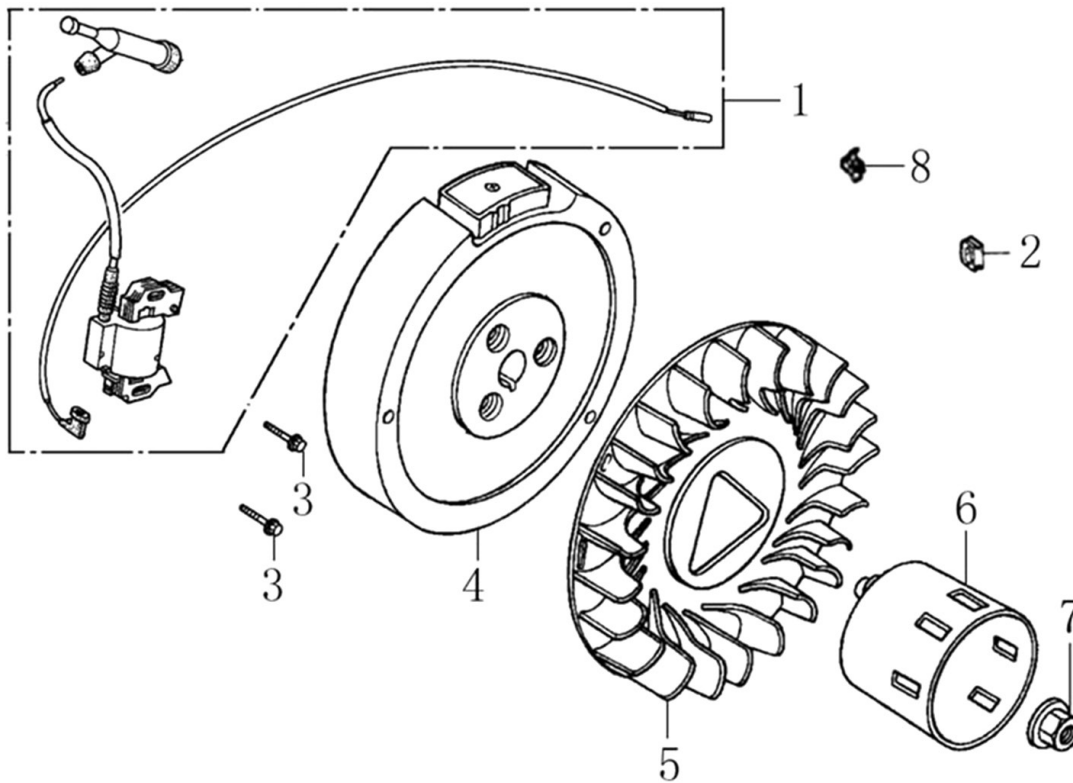

420cc ENGINE

Crankshaft and Piston

ITEM	PART NO.	QTY.	DESCRIPTION
1	0J28790111	1	RING SET, PISTON
2	0G84420237	2	CLIP, PISTON PIN
3	0K22930111	1	PISTON
4	0G84420238	1	PIN, PISTON
5	0J00620113	1	CONNECTING ROD ASSY
6	0G84420236	2	BOLT, CONNECTING ROD
7	0K22930112	1	CRANKSHAFT ASSY
8	0G84420119	1	KEY, SPECIAL WOODRUFF
9	0J00620111	1	WEIGHT, BALANCER
10	0K22930117	1	KEY, CRANKSHAFT

Rocker and Camshaft

ITEM	PART NO.	QTY.	DESCRIPTION
1	0J39430124	1	ROCKER ARM ASSY.
2	0J39430125	1	ROCKER ARM ASSY.
3	0J93060101	2	SHAFT, VALVE ROCKER
4	0J39430127	2	ROD, PUSH
5	0G84420174	2	LIFTER, VALVE
6	0G84420122	2	ROTATOR, VALVE
7	0G84420239	4	KEEPER, VALVE
8	0G84420123	2	RETAINER, VALVE SPRING
9	0G84420124	2	SPRING, VALVE
10	0G84420125	1	SEAT, VALVE SPRING
11	0G84420128	1	SEAL, VALVE STEM
12	0J39430126	1	VALVE SET
13	0G8442F114	1	CAMSHAFT ASSY
14	0J93060102	2	CIRCLIP ROCKER SHAFT
15	0K22930113	1	RETAINER, ROCKER ARM SHAFT
16	0G84420194	1	BOLT, FLANGE 6×12

420cc ENGINE

Flywheel and Ignition

ITEM	PART NO.	QTY.	DESCRIPTION
1	0G84420150	1	COIL ASSY., IGNITION
2	0G84420267	1	GROMMET, CORD
3	0G84420268	2	BOLT, FLANGE, M6X25
4	0J25910111	1	FLYWHEEL
5	0G84420147	1	FAN, COOLING
6	0G84420148	1	PULLEY, STARTER
7	0G84420149	1	NUT, SPECIAL, 16MM
8	0J35220172	1	HOLDER, STOP SWITCH

Control

ITEM	PART NO.	QTY.	DESCRIPTION
1	0G84420194	2	NUT, FLANGE M6
2	0K22930118	1	CONTROL ASSY.
3	0G9917	1	SPRING , CABLE RETURN
4	0J39430132	1	SPRING, THROTTLE RETURN
5	0J39430133	1	ROD, GOVERNOR
6	0G84420272	1	NUT, FLANGE M6
7	0G84420197	1	BOLT, QUADRATE HEAD
8	0G84420198	1	ARM, GOVERNOR