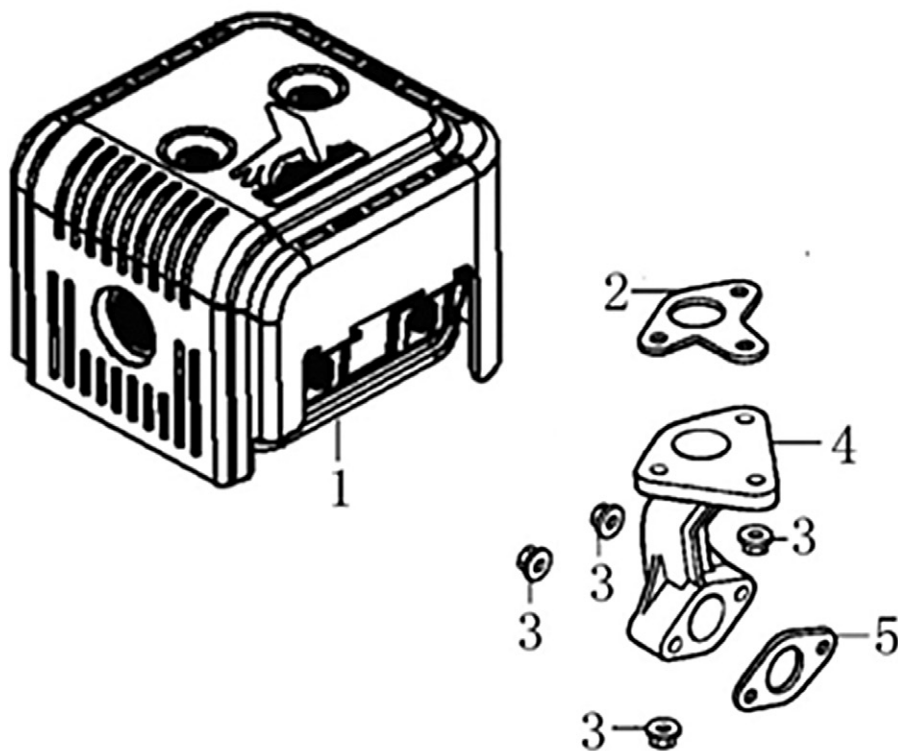

Muffler

ITEM	PART NO.	QTY.	DESCRIPTION
1	0K31330113	1	MUFFLER ASSY.
2	0K22930123	1	GASKET,EX.PIPE
3	0J35220161	5	NUT , HEX ., M8
4	0K31330114	1	MANIFOLD, EXHAUST
5	0K31330115	1	GASKET , MUFFLER