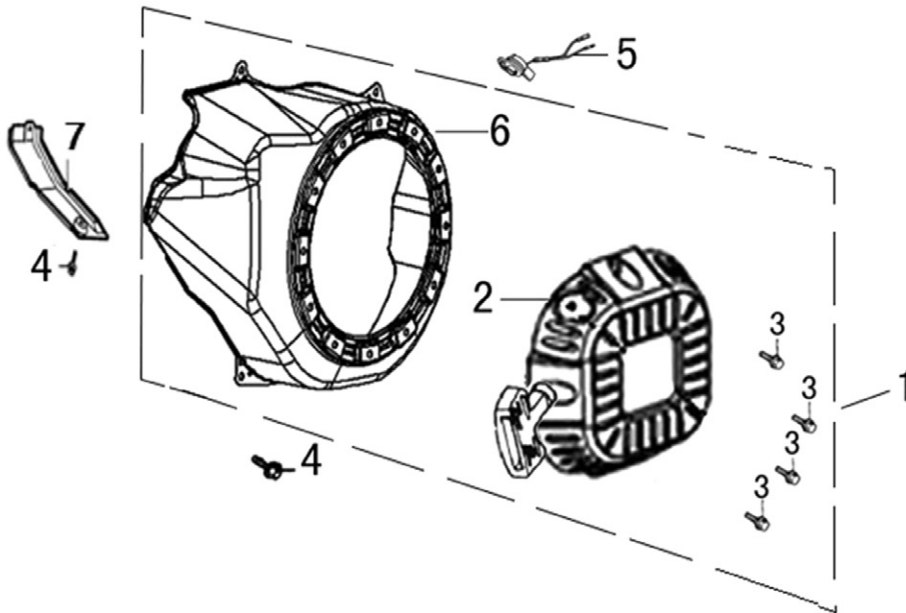

Starter

ITEM	PART NO.	QTY.	DESCRIPTION
1	0K31330111	1	RECOIL STARTER, W/HSNG
2	0K31330112	1	STARTER ASSY.
3	0G84420241	4	BOLT, FLANGE 6x8
4	0G84420194	5	BOLT, FLANGE 6x12
5	0G9911	1	SWITCH ASSY., ENGINE STOP
6	0K22930115	1	HOUSING, FAN BLOWER
7	0J39340117	1	SHROUD